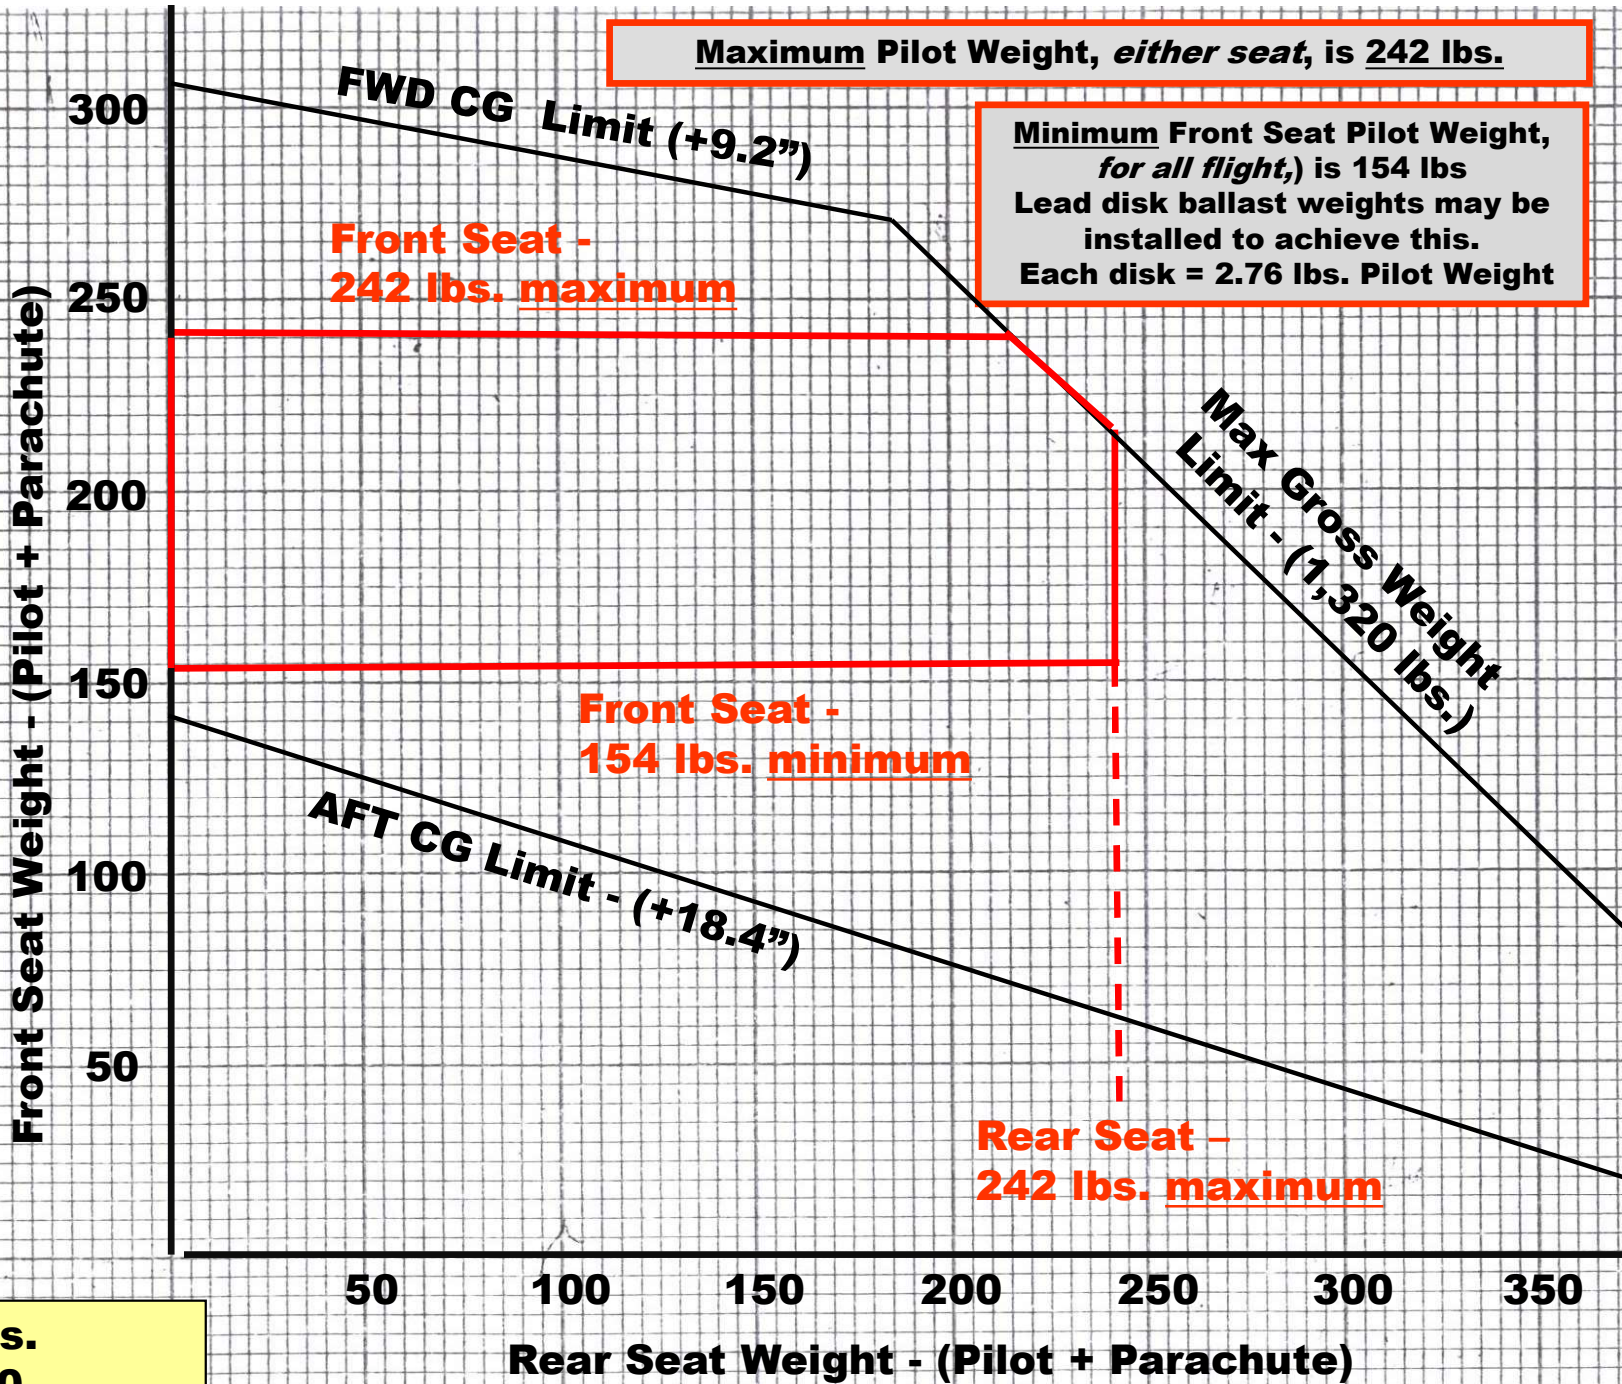

21QU

Schleicher
ASK-21
N21QU
Serial No.
21272
This graph is
based on
Weight &
Balance
Data dated
04/05/2024
and
05/24/2024

B.O.W. = 867.2 lbs.
B.O.W. CG = +29.0
Useful Load = 452.8 lbs.

Note: This graph is built around Basic Operating Weight (with battery) rather than Empty Weight