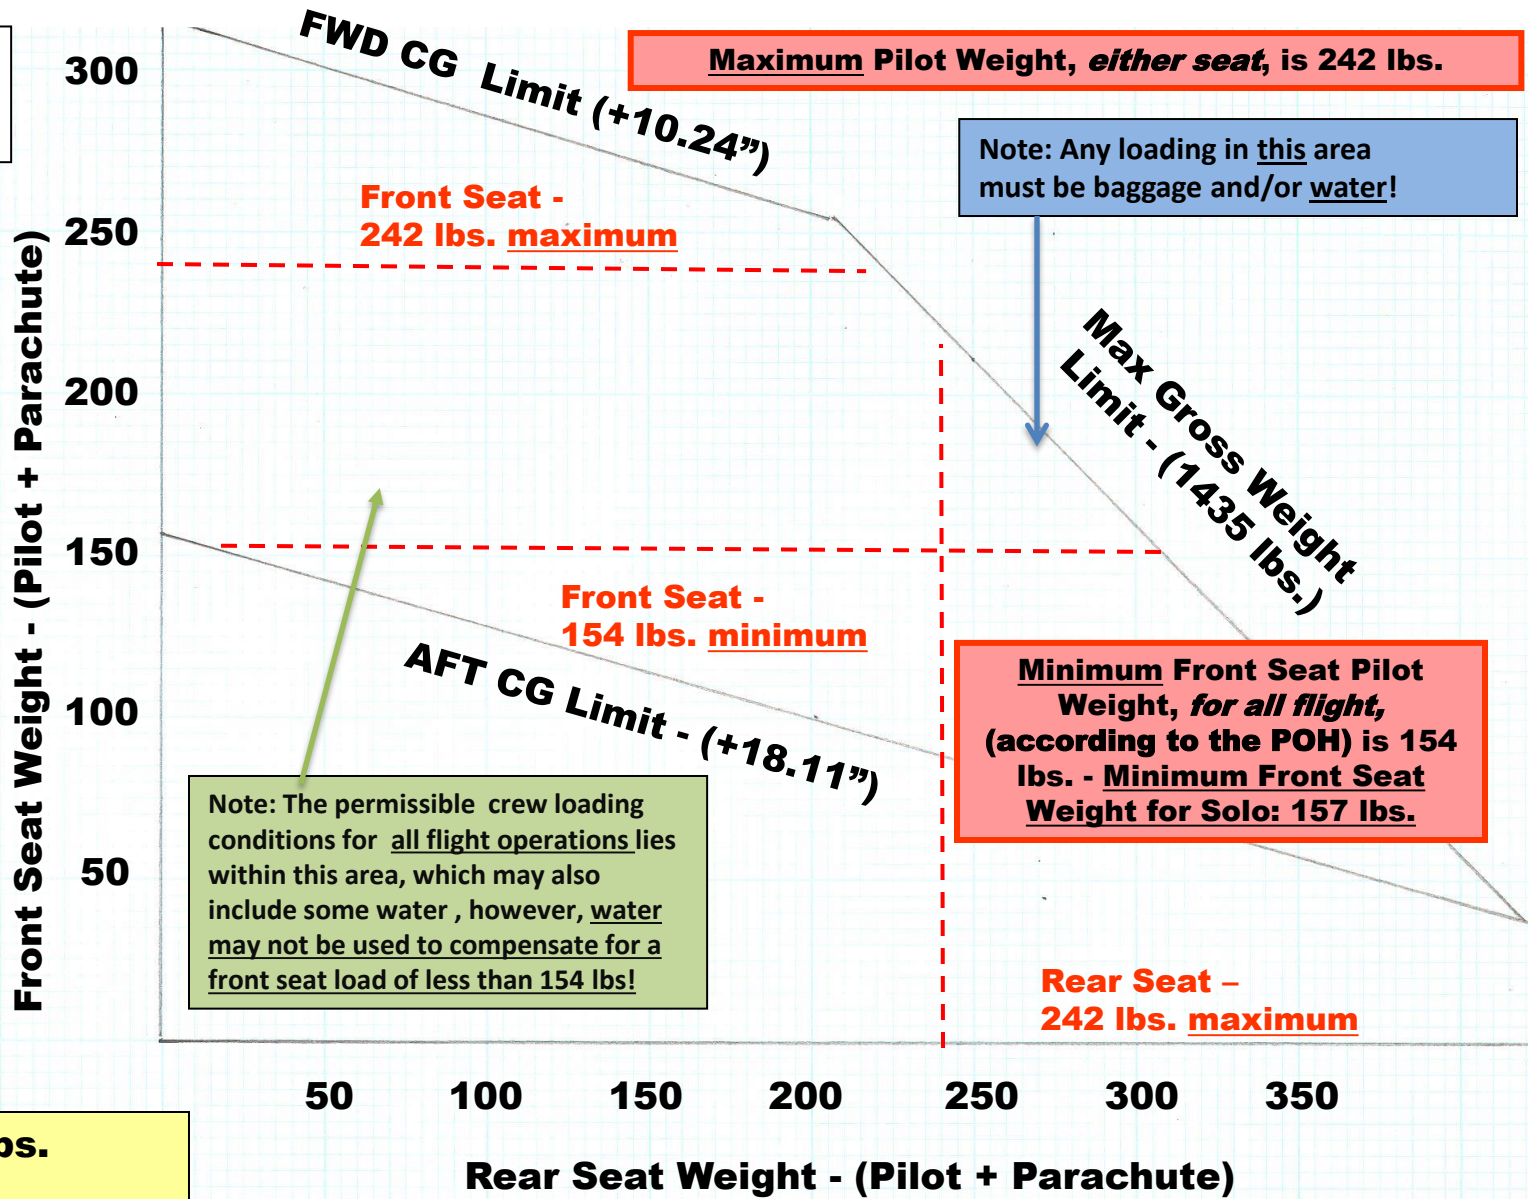

80PX

GROB
Twin Astir
N80PX
Serial No.
3285

This graph is
based on the
Weight &
Balance Data
Computed on
24 May, 2016

E.W. = 976.0 lbs.
EWCG = +28.1
Useful Load = 459 lbs.